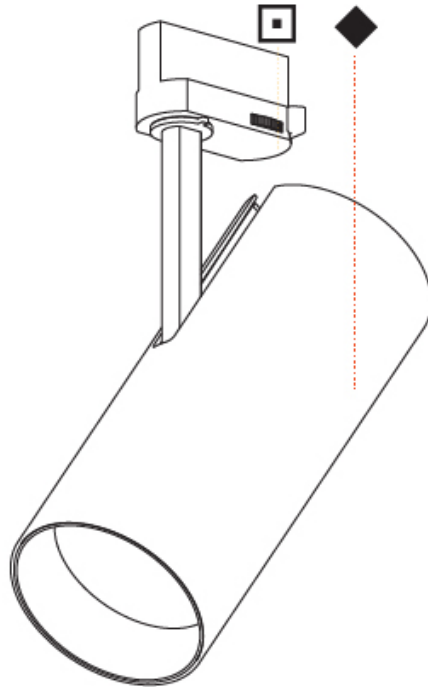

IMAGINE 90 TRACK

A3T048-

PROJECT
TYPE
SPECIFIER
QUANTITY
DATE

A