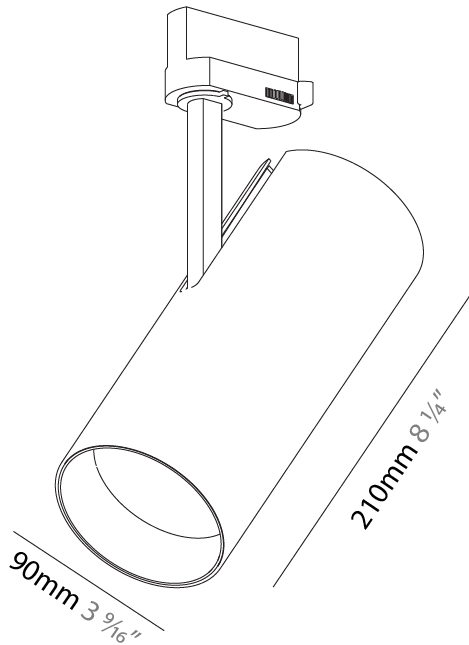

GENERAL

Series: Imagine
Subseries: Imagine 90
Partner: Prolicht
Division: Architectural
Installation: Track
Mounting Location: Ceiling
Light Distribution: Adjustable

PHYSICAL

Aperture Sizes - Downlights: 3"
Shape: Cylinder
Diameter (mm): 90
Diameter (in): 3 ⁹/₁₆
Height (mm): 210
Height (in): 8 ¹/₄
Max. Overall Height (mm): 230
Max. Overall Height (in): 9 ¹/₁₆
Weight (kg): 0.886
Weight (lbs): 1.95
Fixture Finish: [SSR / BKV / CWI / CRY / HAB / UFT / ITA / RUA / FTG / MYG / LOD / PUS / FRO / FUP / KIA / POP / BLS / SPG / MEY / GOH / CHC / COM / ABZ / JAG / OBR / MOS / ROR](#)
Fixture Material: Aluminum Die Cast

ELECTRICAL

Lamp Type: LED (Zhaga Standard)
Input Wattage (W): 26
Total Output Wattage (W): 23.6
Dimming: [Tri-Mode (Non-Dimming and Phase Dimming (120Vac only) and 0-10V Dimming)](#)
Driver Included: Yes
Driver Location: Integrated
Driver Type: Constant Current - Universal
Driver Class: Class 2
Input Voltage (V): 120 - 277
Constant Current (MA): 700

LED

Number of LEDs: 1
Color Temperature (°K): [2700 / 3000 / 3500 / 4000](#)
Max. Delivered Lumen (lm): 2241 / 2388 / 2425 / 2509
Nominal Lumen (lm): 3112 / 3316 / 3368 / 3484
CRI: >90 CRI
Lamp Life (hrs): 50000

OPTICAL

Reflector: [16 / 26 / 34](#)

RATINGS AND CERTIFICATIONS

Certified By: Certified for North American Standards
IP rating: IP20

90°

350°