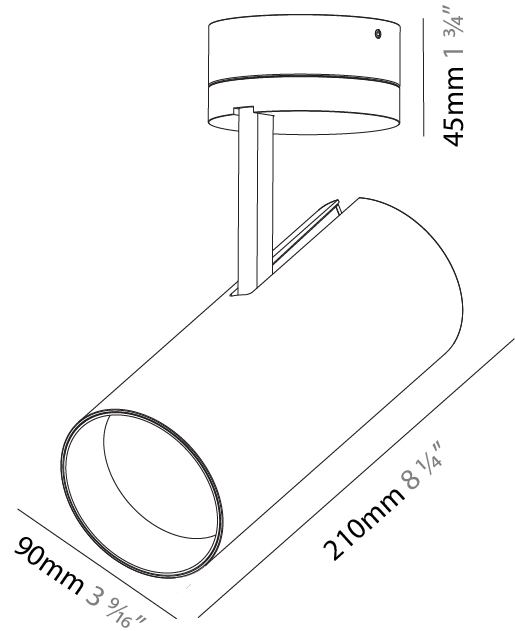

GENERAL

Series: Imagine
Subseries: Imagine 90
Partner: Prolicht
Division: Architectural
Installation: Surface
Product Type: Spots
Mounting Location: Ceiling
Light Distribution: Adjustable

PHYSICAL

Aperture Sizes - Downlights: 3"
Shape: Round
Diameter (mm): 90
Diameter (in): 3 ⁹/₁₆
Height (mm): 210
Height (in): 8 ¹/₄
Max. Overall Height (mm): 255
Max. Overall Height (in): 10 ¹/₁₆
Weight (kg): 1.184
Weight (lbs): 2.60
Fixture Finish: SSR / BKV / CWI / CRY / HAB / UFT / ITA / RUA / FTG / MYG / LOD / PUS / FRO / FUP / KIA / POP / BLS / SPG / MEY / GOH / CHC / COM / ABZ / JAG / OBR / MOS / ROR
Fixture Material: Aluminum Die Cast

ELECTRICAL

Lamp Type: LED (Zhaga Standard)
Input Wattage (W): 13.2 / 16.5
Total Output Wattage (W): 12 / 15
Dimming: Tri-Mode (Non-Dimming and Phase Dimming (120Vac only) and 0-10V Dimming)
Driver Included: Yes
Driver Location: Integrated
Driver Type: Constant Current - Universal
Driver Class: Class 2
Input Voltage (V): 120 - 277
Constant Current (MA): 350

LED

Number of LEDs: 1
Color Temperature (°K): 2700 / 3000 / 3500 / 4000
Max. Delivered Lumen (lm): 830 / 930 / 1009 / 1030
CRI: >90 CRI
Lamp Life (hrs): 50000

OPTICAL

Reflector°: 10
Adjustability: Rotational 350°; Tilt 90°

RATINGS AND CERTIFICATIONS

Certified By: Certified for North American Standards
IP rating: IP20