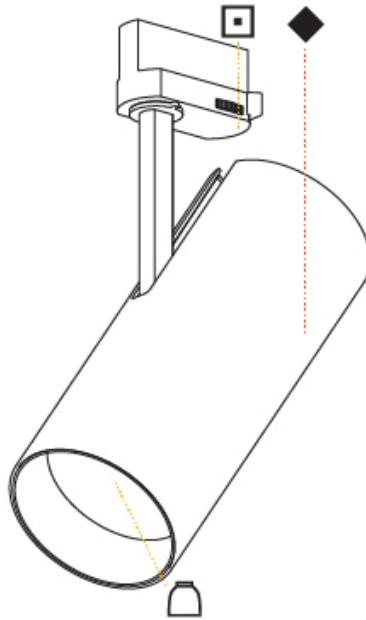

IMAGINE 90 TRACK

A3T045-

PROJECT
TYPE
SPECIFIER
QUANTITY
DATE

A