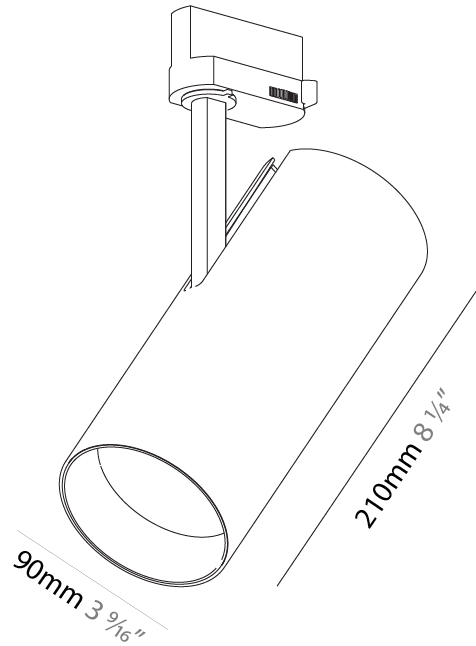

GENERAL

Series: Imagine
Subseries: Imagine 90
Partner: Prolicht
Division: Architectural
Installation: Track
Mounting Location: Ceiling
Light Distribution: Adjustable

PHYSICAL

Aperture Sizes - Downlights: 3"
Shape: Cylinder
Diameter (mm): 90
Diameter (in): 3 9/16
Height (mm): 210
Height (in): 8 1/4
Max. Overall Height (mm): 230
Max. Overall Height (in): 9 1/16
Weight (kg): 0.903
Weight (lbs): 1.99
Fixture Finish: SSR / BKV / CWI / CRY / HAB / UFT / ITA / RUA / FTG / MYG / LOD / PUS / FRO / FUP / KIA / POP / BLS / SPG / MEY / GOH / CHC / COM / ABZ / JAG / OBR / MOS / ROR
Fixture Material: Aluminum Die Cast

OPTICAL

Reflector: 6
Optic: Lens Pack - No Lens / Linear Spread Lens / Honeycomb / Spread Lens
Adjustability: Rotational 350°; Tilt 90°

RATINGS AND CERTIFICATIONS

Certified By: Certified for North American Standards
IP rating: IP20